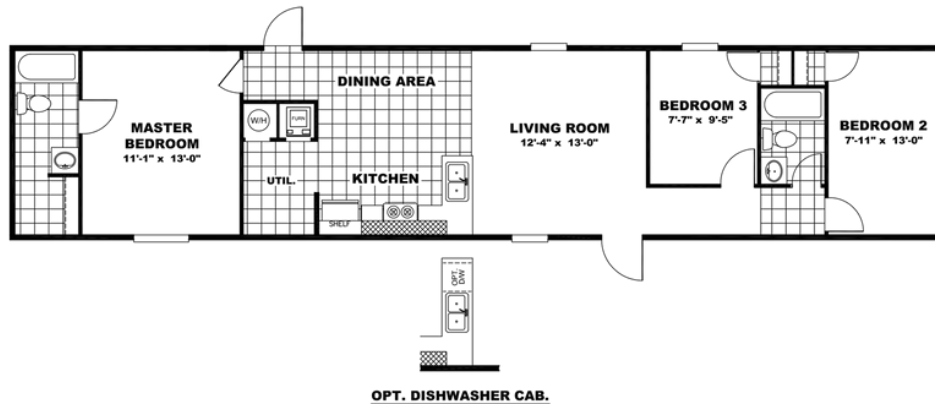

The ELATION Home Only Pricing

The ELATION Home Only Pricing Model number: 36TRR14663AH19

3 beds • 2 baths • 924 sq.ft. • 14' width • 66' depth

Our home building facilities invest in continuous product and process improvements. Plans, dimensions, features, materials, specifications and availability are subject to change without notice or obligation. Renderings and floor plans are representative likenesses of our homes and may differ from the actual homes. We invite you to tour a Home Center near you and inspect the highest value in quality housing available or call (740) 423-9724 to speak with a Home Consultant. Copyright 2017, CMH. All rights reserved.

The ELATION Home Only Pricing

Model number: 36TRR14663AH19

3 beds • 2 baths • 924 sq.ft. • 14' width • 66' depth

Our home building facilities invest in continuous product and process improvements. Plans, dimensions, features, materials, specifications and availability are subject to change without notice or obligation. Renderings and floor plans are representative likenesses of our homes and may differ from the actual homes. We invite you to tour a Home Center near you and inspect the highest value in quality housing available or call (740) 423-9724 to speak with a Home Consultant. Copyright 2017, CMH. All rights reserved.